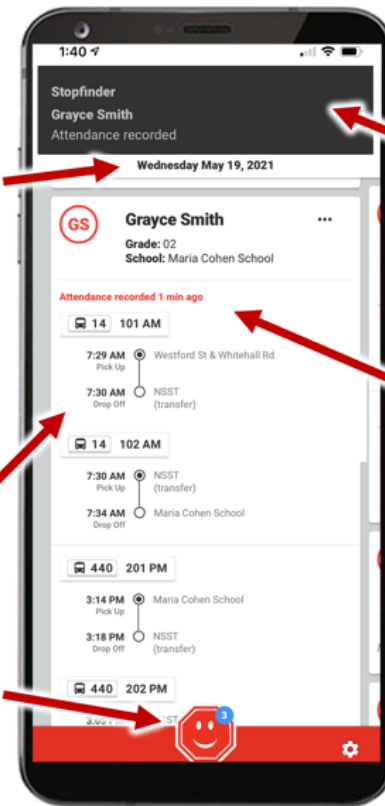

stopfinder

Start Using the App Today

1. Activate your subscription
 - An invitation email will be sent from the Transportation Department
2. Install the Stopfinder app
3. View your student's schedule & share your student's schedule with caregivers
4. Create GeoAlerts & receive attendance notifications
5. Easily and securely communicate with your Transportation Department

See each student's schedule for any day of the year

Vehicle, Trip and Stop information, including transfer trips and alternate site stops

Access announcements, forms, and messages

Receive real-time notifications attendance

View previous notifications attendance

Tap Stopy to view messages, read announcements, and submit forms