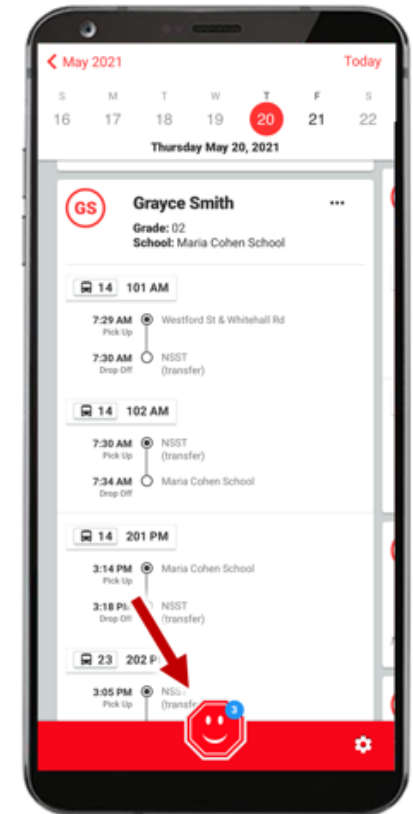

stopfinder

Start Using the App Today

1. Activate your subscription
 - An invitation email will be sent from the Transportation Department
2. Install the Stopfinder app
3. View your student's schedule & share your student's schedule with caregivers
4. Create GeoAlerts & receive attendance notifications
5. Easily and securely communicate with your Transportation Department

See each student's schedule for any day of the year

Vehicle, Trip and Stop information, including transfer trips and alternate site stops

Access announcements, forms, and messages

Receive real-time notifications attendance

View previous notifications attendance

Tap Stopy to view messages, read announcements, and submit forms